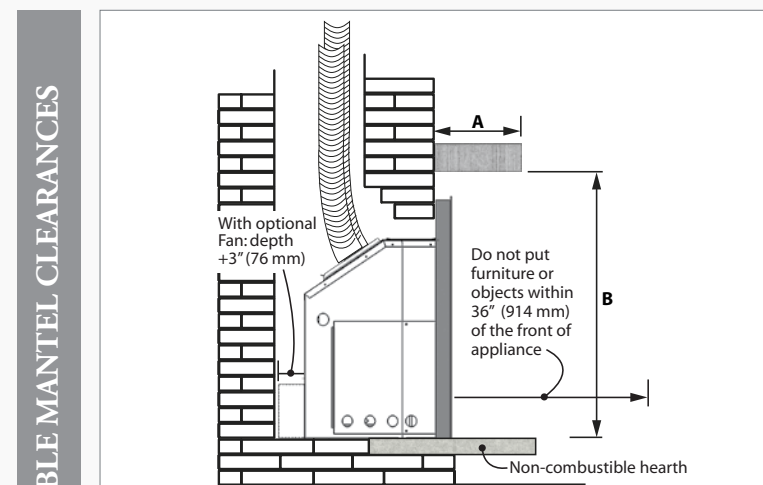

G4 PRODUCT DIMENSIONS

Mantel Projection A	1" (25 mm)	4" (101 mm)	8" (203 mm)	14" (355 mm)
Mantel Height B*	34" (864 mm)	36" (914 mm)	38" (965 mm)	40" (1016 mm)

*Measure taken from the underside of the mantel to finished hearth or surface that the unit is sitting on.

MODEL/FUEL

Model	Fuel	Burner	Max. Input BTU/hr	Min. Input BTU/hr	Log/Rock Set	Fan Option	EnerGuide P4 Rating**	Max. Output (w/out fan) BTU/hr **
780JN	NG	Stainless	30,000	6,500	Log/Rock	Yes	68.5%	21,393
780JP	LPG	Stainless	28,000	14,500	Log/Rock	Yes	64.3%	20,115
785JLN	NG	Ceramic	33,000	16,000	Log Only	Yes	65.5%	23,892
785JLP	LPG	Ceramic	30,000	19,000	Log Only	Yes	64%	22,890

All product information is accurate at time of printing and is subject to change. Note: Printed images may vary from actual product. Patents Pending.