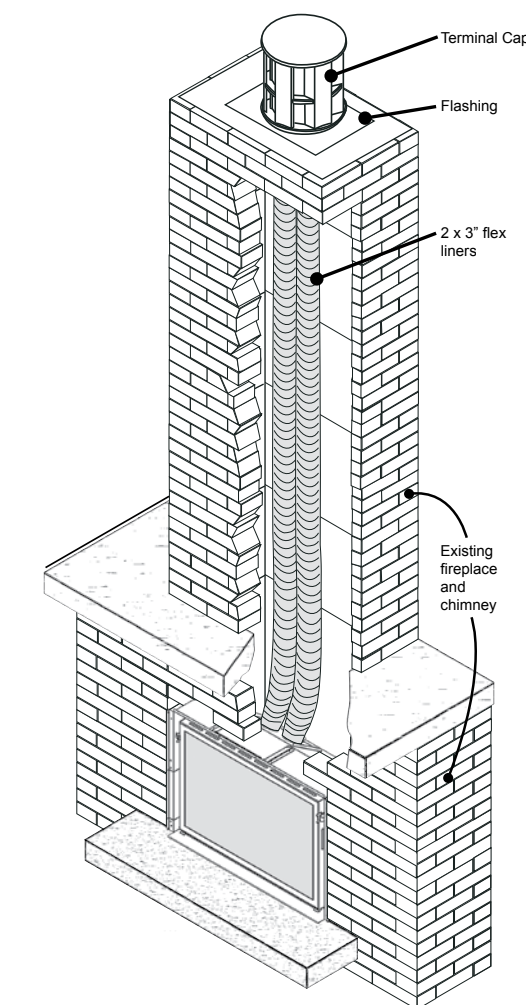

G4 LINERS

VALOR RED BRICK LINER

BLACK ENAMEL LINER

LEDGESTONE LINER

BLACK FLUTED LINER

G4 DIRECT VENTING

Please Note: The maximum vertical vent run for the Legend G4 is 40'. The minimum is 10'.