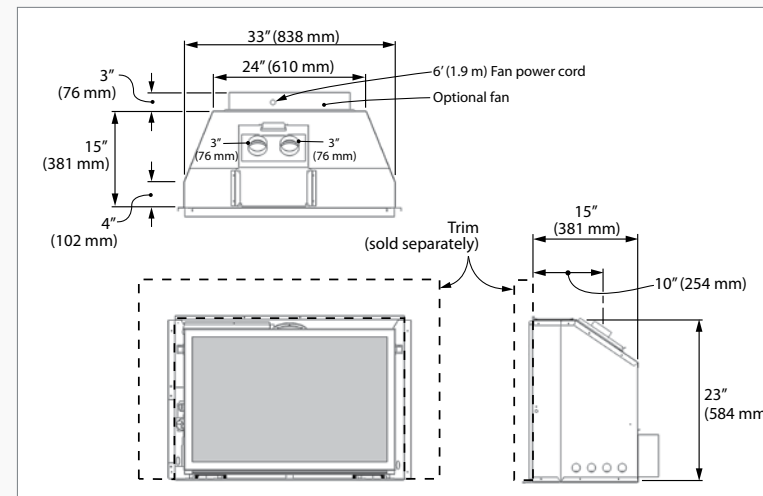

G4 PRODUCT DIMENSIONS

Mantel Projection A	1" (25 mm)	4" (101 mm)	8" (203 mm)	14" (355 mm)
Mantel Height B*	34" (864 mm)	36" (914 mm)	38" (965 mm)	40" (1016 mm)

*Measure taken from the underside of the mantel to finished hearth or surface that the unit is sitting on.

MODEL/FUEL

Model	Fuel	Burner	Max. Input BTU/hr	Min. Input BTU/hr	Log/Rock Set	Fan Option	EnerGuide P4 Rating**	Max. Output (w/out fan) BTU/hr **
780JN	NG	Stainless	30,000	6,500	Log/Rock	Yes	68.5%	21,393
780JP	LPG	Stainless	28,000	14,500	Log/Rock	Yes	64.3%	20,115
785JLN	NG	Ceramic	33,000	16,000	Log Only	Yes	65.5%	23,892
785JLP	LPG	Ceramic	30,000	19,000	Log Only	Yes	64%	22,890

All product information is accurate at time of printing and is subject to change. Note: Printed images may vary from actual product. Patents Pending.