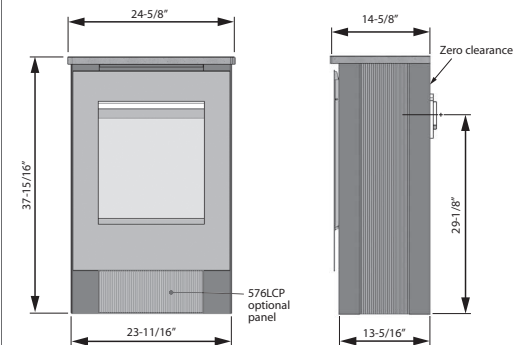

LIFT FREESTANDING FIREPLACE

530IL Log Set Engine (shown above) with Lift and Lower Cover Panel (576LCP optional)

530IR Rock Effect Engine (shown below) with Lift

PRODUCT DIMENSIONS

FIREPLACE SAFETY

VALOR ZONE & RADIANT COMFORT